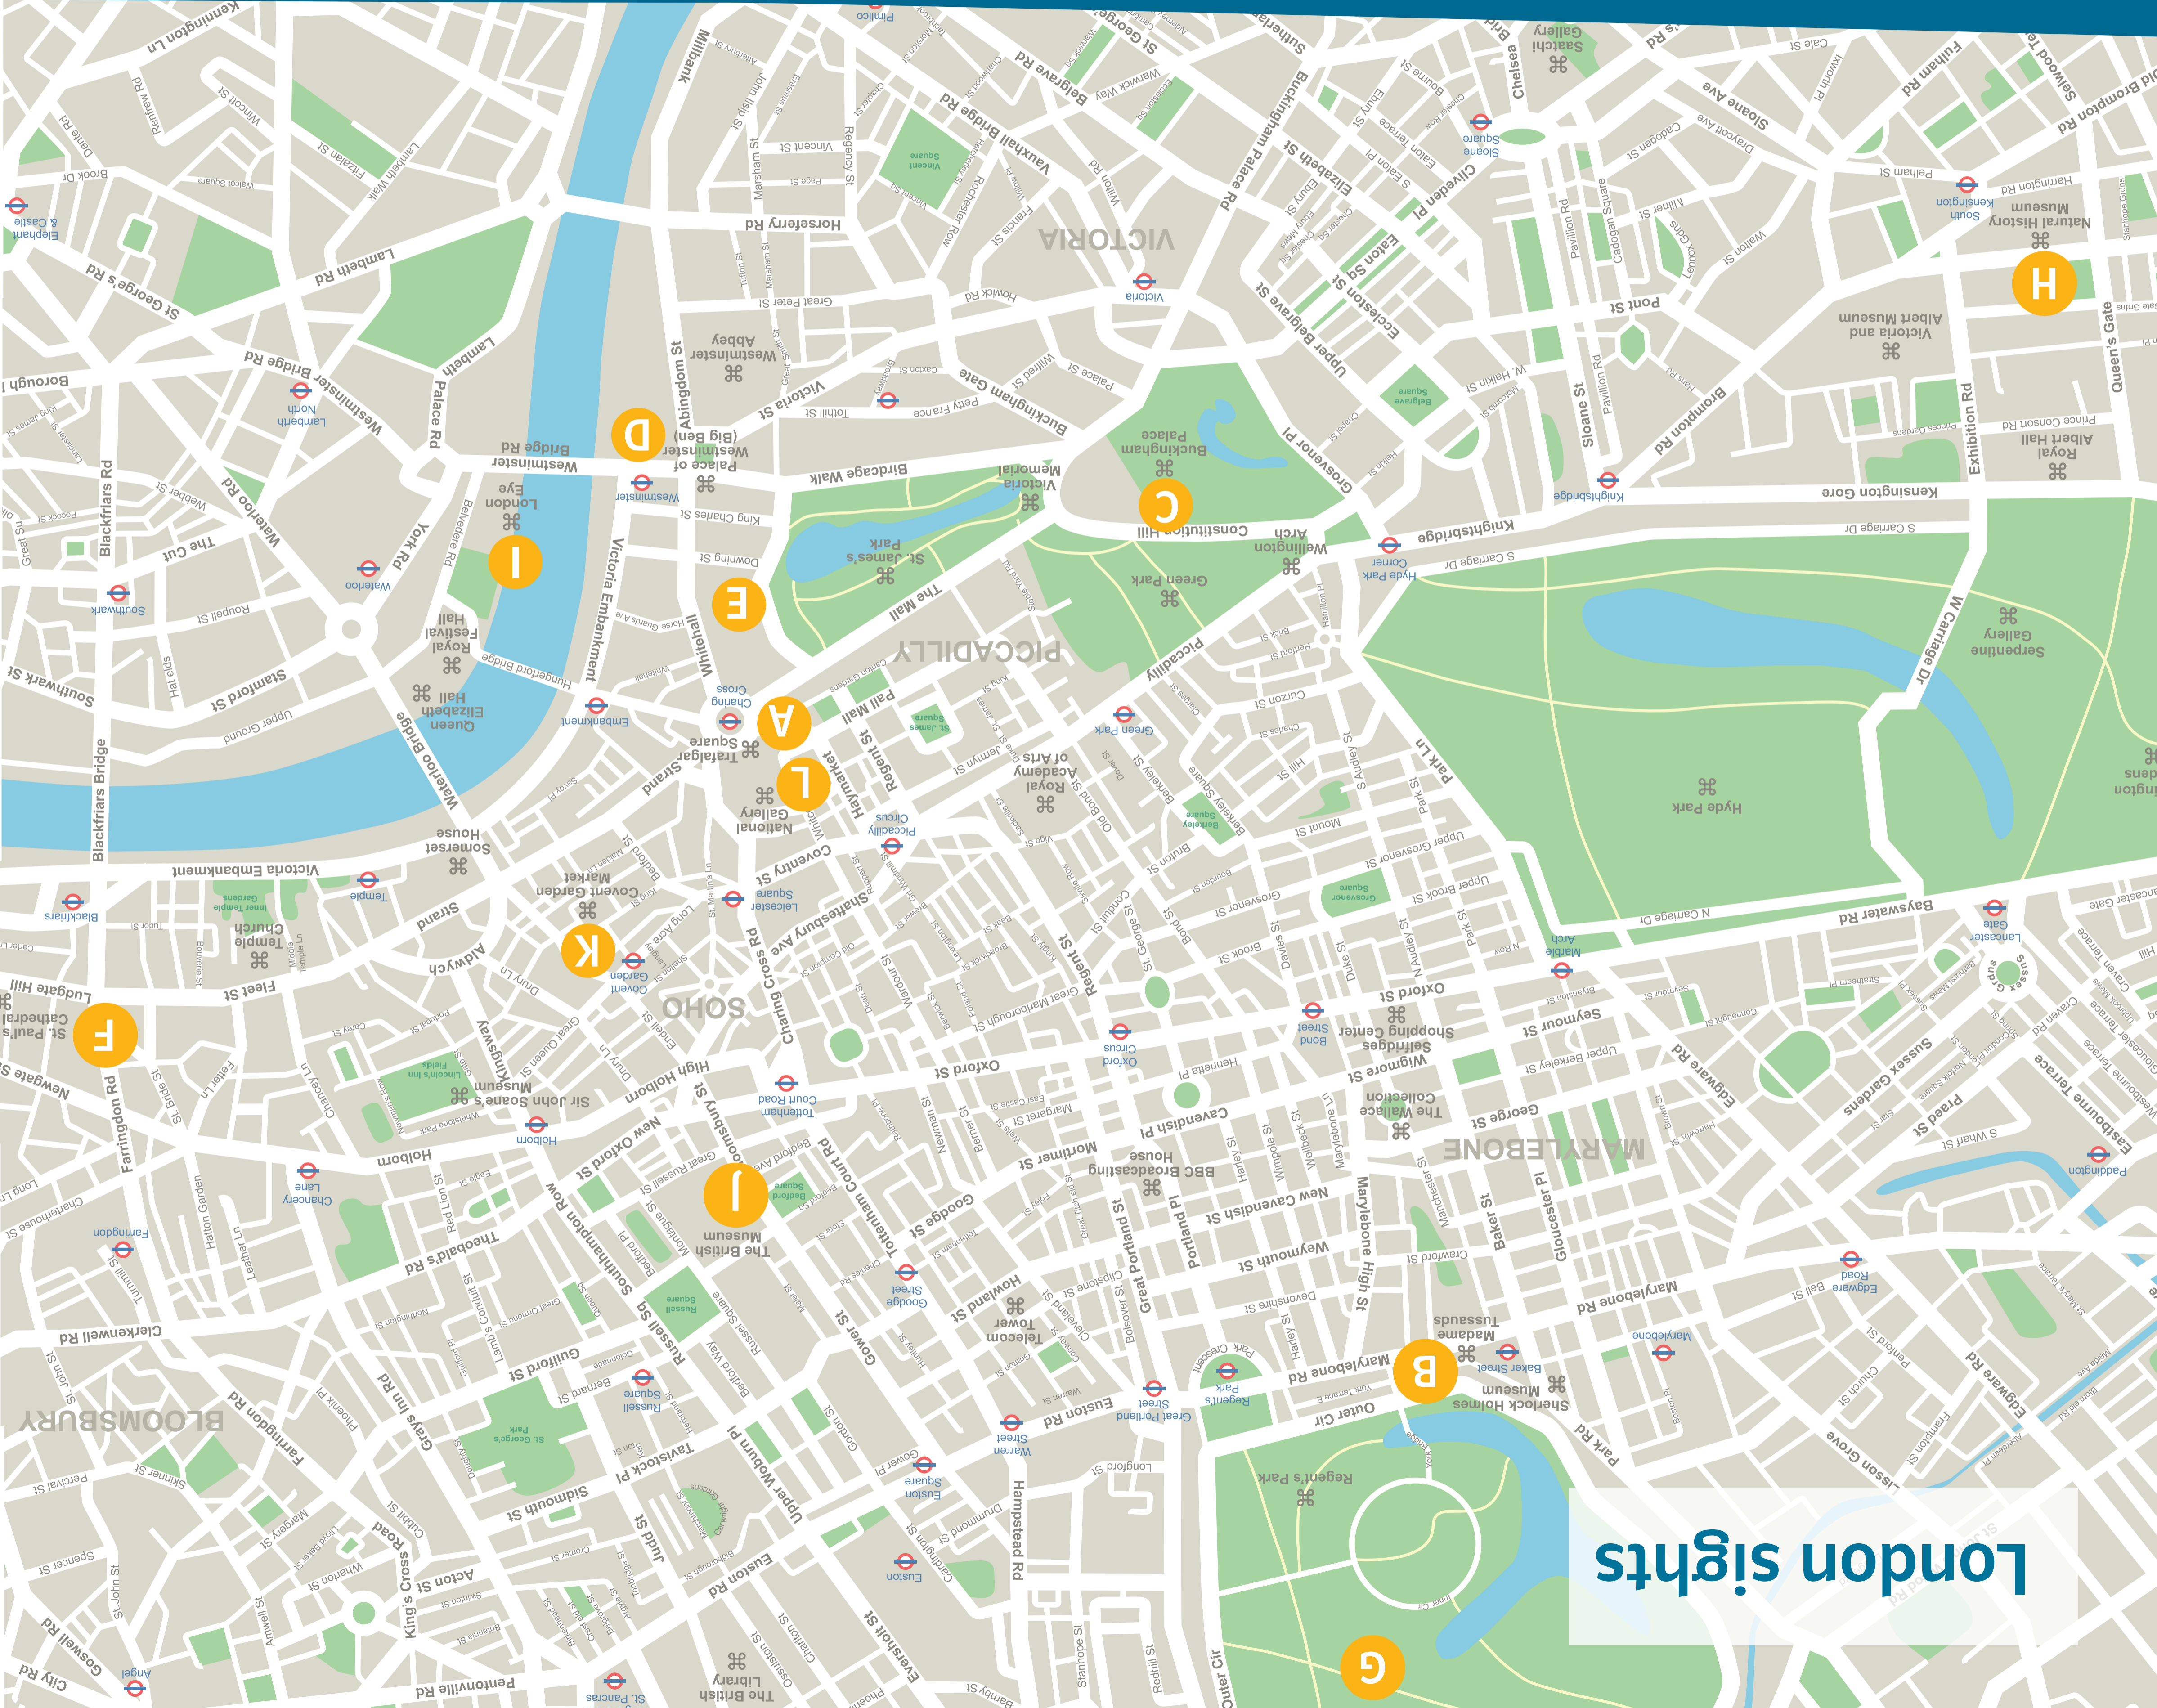

# London sights

Trafalgar Square

Madame Tussauds

Buckingham Palace

The Elizabeth Tower ('Big Ben')

10 Downing Street

Saint Paul's Cathedral

London Zoo

The Natural History Museum

The London Eye

The British Museum

Covent Garden

The National Gallery

Always ready to teach!

Blue Line · Red Line · Orange Line