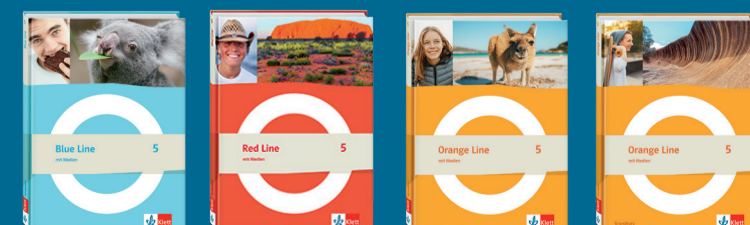

# South Africa

**Blue Line · Red Line · Orange Line**  
Always ready to teach!

W501464 (11/2025) | Bildquellen: Karte | Getty Images Plus, München (iStock/BardoczPeter); Cape Town | stock.adobe.com, Dublin (Shawn); Kruger National Park | stock.adobe.com, Dublin (PACO COMO); Middelburg | stock.adobe.com, Dublin (homocosmos); Pretoria | stock.adobe.com, Dublin (shams Faraz Amir)